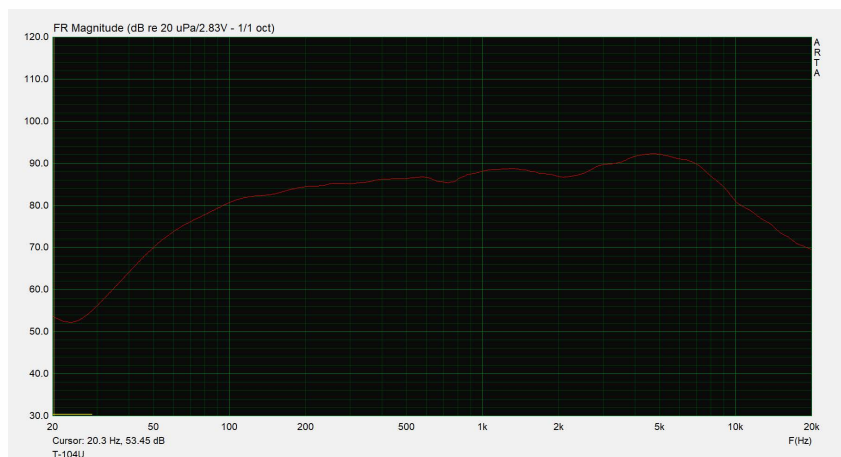

Ceiling Speaker

T-104U

Material: Iron mesh cover

Description:

High quality ceiling speaker, plastic basin frame, spring pressing system, convenient installation. It is suitable for hotels, hotels, clubs and so on.

Specifications:

Model	T-104U
Power taps @100V	1W, 2W, 3W
Power taps @70V	0.5W, 1W, 1.5W,
Impedance	Black: Com Red: 10KΩ; Green: 5KΩ White: 3.3KΩ
SPL(1W/1M)	88dB
Frequency response (-10dB)	80Hz -20KHz
Speaker driver	4" x 1
Cutout size	108mm
Dimensions	134 x 84mm
Weight	0.5Kg