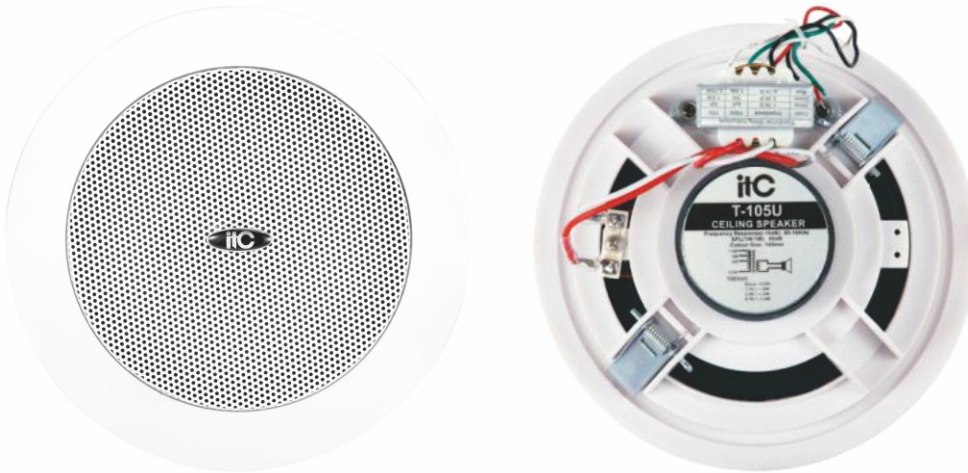

Ceiling Speaker

T-104U

Material: Iron mesh cover

Description:

High quality ceiling speaker, plastic basin frame, spring pressing system, convenient installation. It is suitable for hotels, hotels, clubs and so on.

Specifications:

Model	T-104U
Power taps @100V	1W, 2W, 3W
Power taps @70V	0.5W, 1W, 1.5W,
Impedance	Black: Com Red: 10KΩ; Green: 5KΩ White: 3.3KΩ
SPL(1W/1M)	88dB
Frequency response (-10dB)	80Hz -20KHz
Speaker driver	4" x 1
Cutout size	108mm
Dimensions	134 x 84mm
Weight	0.5Kg