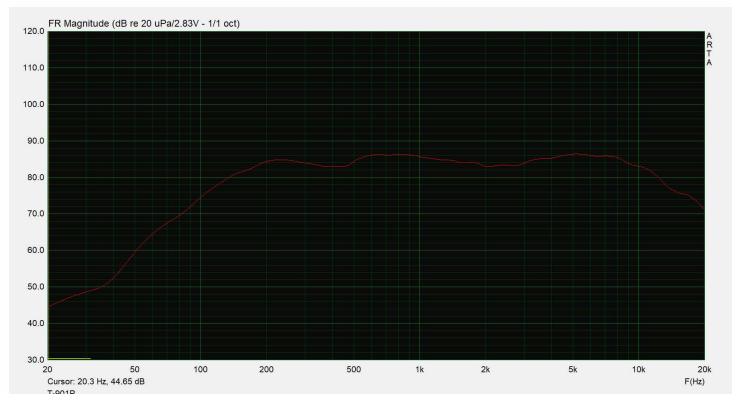

Column Speaker

T-901P

Description:

The outdoor luxurious active column speaker adopts two-frequency division, double protection of amplifier module. And it has the function of signal automatic power-on and power-off; suitable for large squares, communities, etc.

Specifications:

Model	T-901P
Rated power	30W
Input	~220V 50HZ
Sensitivity	85dB±3dB
Frequency response	90Hz -20KHz
Speaker driver	6" x 1 3" x 1
Dimensions	185 x 235 x 425mm
Weight	6Kg
IP rate	IP66