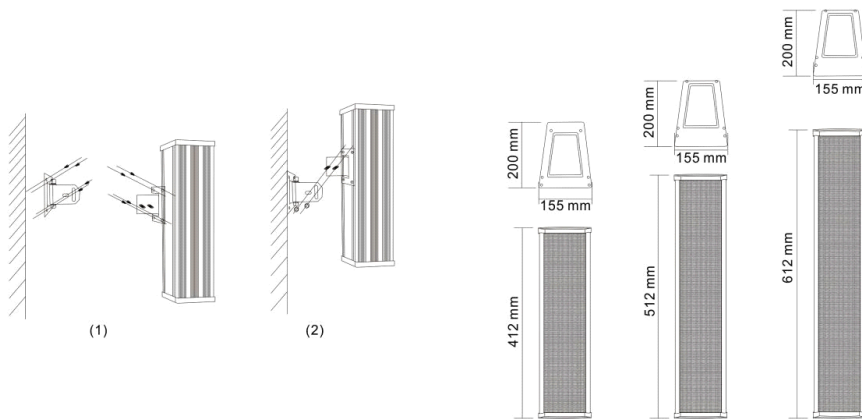

Aluminum Alloy Column Outdoor Waterproof T-802H/T-803H/T-804H

Specifications:

Model	T-802H	T-803H	T-804H
Rated Power(100V)	60W	90W	120W
Rated Power(70V)	30W	45W	60W
Sensitivity	92dB	93dB	94dB
Impedance	Black: COM White: 166Ω	Black: COM White: 110Ω	Black: COM White: 80Ω
Frequency response	85-20KHz	80-20KHz	75-20KHz
Drive units	4" x 2 3" x 1	4" x 3 3" x 1	4" x 4 3" x 1
Dimensions	155 x 200 x 412mm	155 x 200 x 512mm	155 x 200 x 612mm
Weight	5.2Kg	6.6Kg	8.3Kg
Material	Aluminum alloy	Aluminum alloy	Aluminum alloy
IP rate	IP66	IP66	IP66