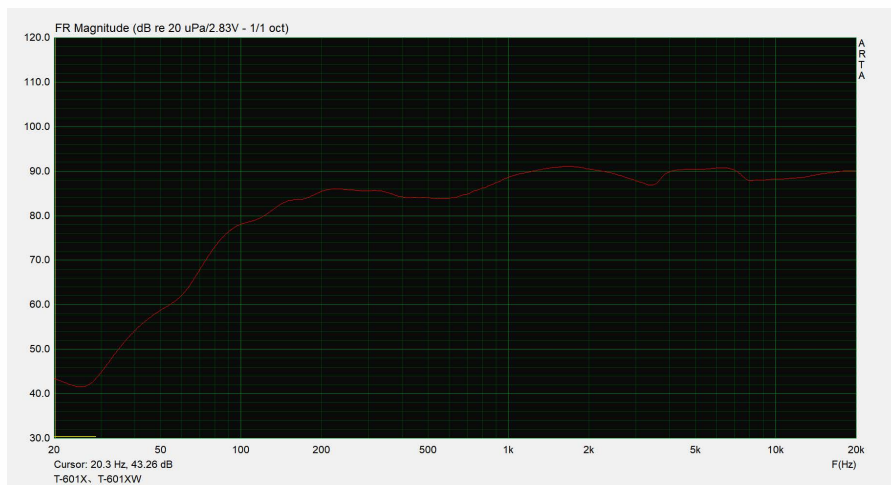

## T-601X/T-601XW

T-601X

T-601XW

Material: wooden shell

### Specifications:

Model	T-601X	T-601XW
Rated power(100V)	10W	10W
SPL	89dB	89dB
Impedence	Com/2 KΩ	Com/2 KΩ
Frequency response	90-20KHz	90-20KHz
Speaker driver	4" x 1	4" x 1
Dimensions	244 x 152 x 141/122mm	244 x 152 x 141/122mm
Weight	2Kg	2Kg