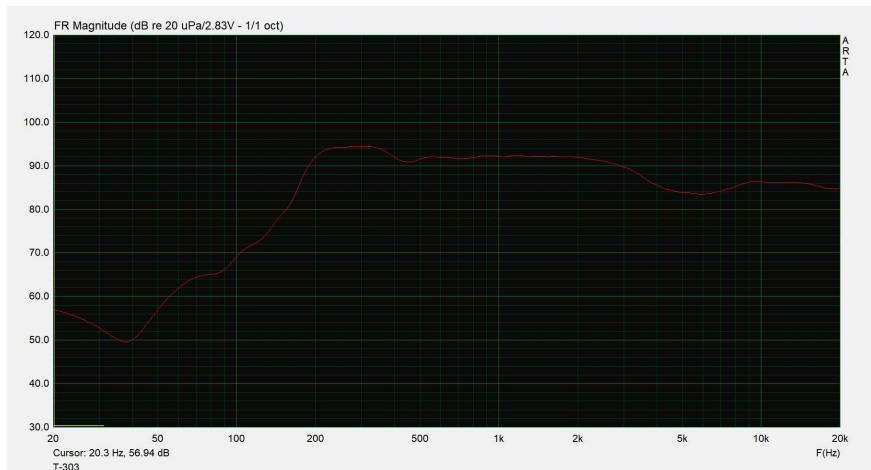

Column Speaker

T-303

Material: wood

Description:

Indoor luxury column speaker adopts high-density wood structure. The voice is clear and bright. Simple installation mode. Applicable to schools, supermarkets, hotels, shopping malls, etc.

Specifications:

Model	T-303
Rated power	30W
SPL(1W/1M)	92dB±3dB
Impedance	Black: Com Red: 330Ω
Frequency response (-10dB)	75Hz -20KHz
Dimensions	135×120×520mm
Speaker driver	4"×3 2.5"×1
Weight	4.4Kg