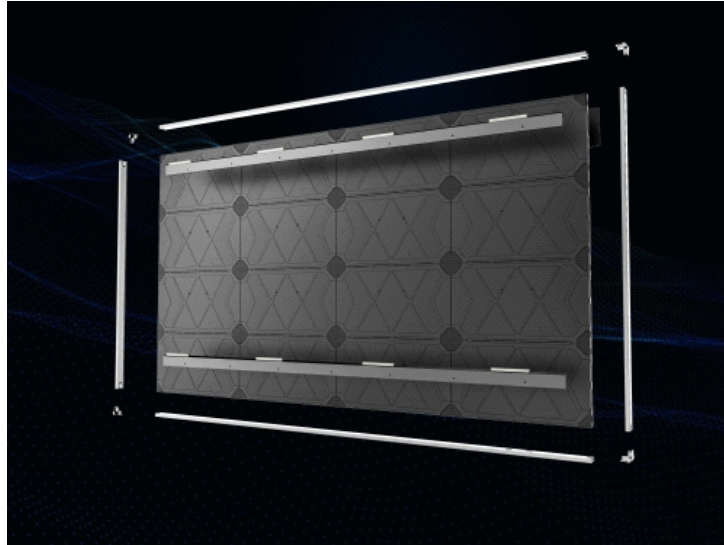

All-in-one wall mount bracket

TV-BK001

Description

The wall mount bracket is designed for the pursuit of the ultimate life and office experience, perfectly integrating high technology with modern aesthetics. Made of aviation-grade aluminum alloy and precision anodized, it is not only sturdy and durable, but also has a high-end texture. It is widely used in conference rooms, offices, high-end exhibition halls and other occasions.

Specification

- *Designed for large-size all-in-one machines, compatible with 110-inch/138-inch/165-inch/220-inch LED all-in-one machines of various specifications, eliminating installation and use problems caused by size deviation, achieving precise adaptation, and ensuring the best user experience.
- *The main body is made of high-strength aluminum alloy, which is durable and lightweight. The appearance adopts black matte paint process, which has extraordinary texture and highlights high-end quality. At the same time, it improves corrosion resistance and wear resistance, and maintains a bright appearance after long-term use.
- *Unique ultra-thin structural design, the overall thickness of the screen is less than 65mm after installation, which is extremely slim, bringing the ultimate visual experience to the user space while reducing space occupation.
- *It has excellent load-bearing capacity, with a load-bearing capacity of <100kg (110 inches), <150kg (138 inches), <215kg (165 inches), <370kg (220 inches), and stable support for large-screen equipment.
- *The compact packaging design ensures full protection of the bracket during transportation, reduces the risk of damage, and is easy to carry and store.
- *Operating temperature range: -20 C~+60 C.
- *Storage temperature range: -25 C~125 C.
- *Operating humidity range: 10%~75%RH.
- *Storage humidity range: 10%~75%RH.
- *Net weight of the whole machine: ≤6kg (110 inches), ≤10kg (138), ≤12kg (165 inches), ≤18kg (220 inches).
- *Product size (L*W*H): 2150*20*1088mm (110 inches), 2760*20*1432mm (138 inches), 3370*20*1432mm (165 inches), 4590*20*2460mm (220 inches).