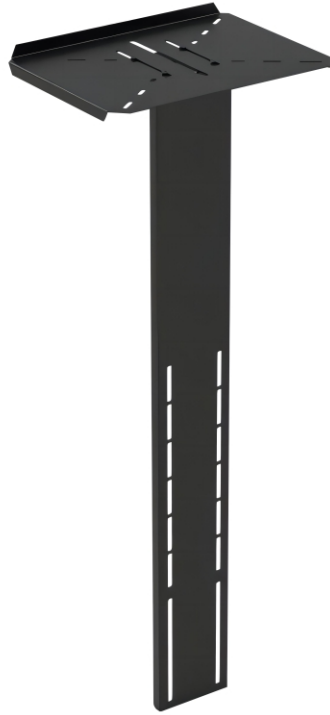

Stand

TV-65TP

## Specification

Color	Black
Applicable installation	65 inches-75 inches
Material	SPCC high strength steel
Height adjustment travel	0-430mm
Product size (overall) (L*W*H)	301.6*220*802mm
Package Size (L*W*H)	820*245*110mm
Net weight	3.2 kg
Gross weight	4.5kg
Load-bearing range	≤12 kg
Temperature (use/storage)	0°C ~ 40°C/-20°C ~ 60°C
Humidity (use/storage)	10% ~ 90%RH/10% ~ 90%RH