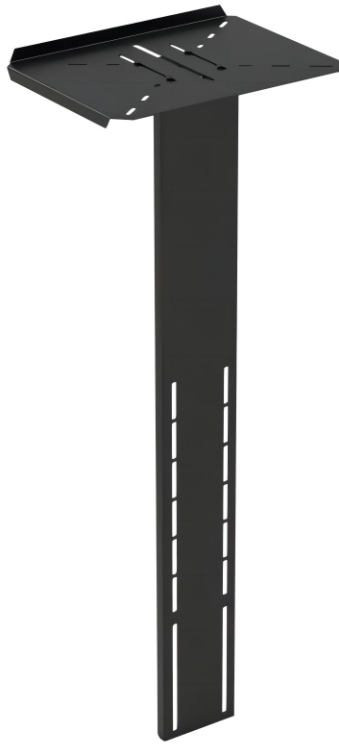

Stand

TV-86TP

Specification

Color	Black
Applicable installation	86 inches-98 inches
Material	SPCC high strength steel
Height adjustment travel	0-430mm
Product size (overall) (L*W*H)	301.6*220*1002mm
Package Size (L*W*H)	1020*245*110mm
Net weight	3.6 kg
Gross weight	5.2 kg
Load-bearing range	≤12 kg
Temperature (use/storage)	0°C ~ 40°C/-20°C ~ 60°C
Humidity (use/storage)	10% ~ 90%RH/10% ~ 90%RH