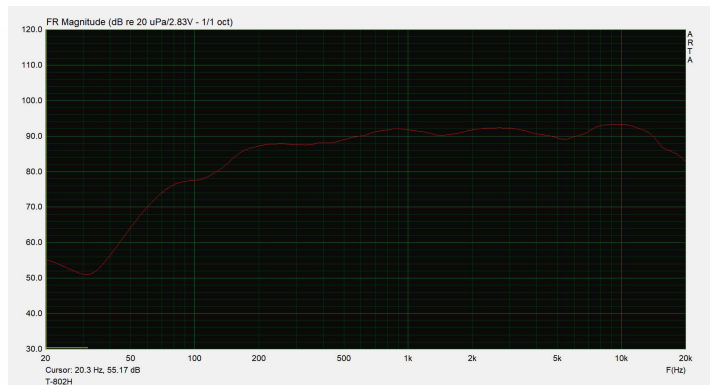

## T-802H/T-803H/T-804H

### Specifications:

Model	T-802H	T-803H	T-804H
Rated Power(100V)	60W	90W	120W
Rated Power(70V)	30W	45W	60W
Sensitivity	95dB	95dB	95dB
Impedance	Black: COM White: 166Ω	Black: COM White: 110Ω	Black: COM White: 80Ω
Frequency response	80-20KHz	80-20KHz	80-20KHz
Coverage	H-160°, V-28°	H-160°, V-28°	H-160°, V-30°
Drive units	4" x 2 3" x 1	4" x 3 3" x 1	4" x 4 3" x 1
Dimensions	155 x 200 x 412mm	155 x 200 x 512mm	155 x 200 x 612mm
Weight	5.2Kg	6.6Kg	8.3Kg
Material	Aluminum alloy	Aluminum alloy	Aluminum alloy
IP rate	IP66	IP66	IP66