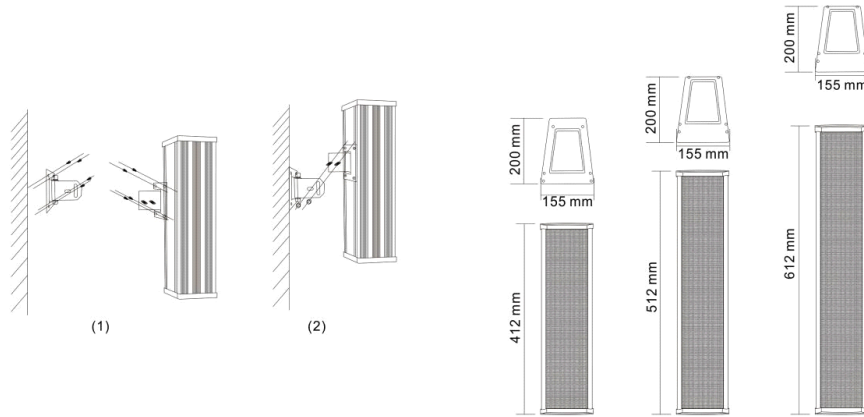

### Specifications:

Model	T-802H	T-803H	T-804H
Rated Power(100V)	60W	90W	120W
Rated Power(70V)	30W	45W	60W
Sensitivity	95dB	95dB	95dB
Impedance	Black: COM White: 166Ω	Black: COM White: 110Ω	Black: COM White: 80Ω
Frequency response	80-20KHz	80-20KHz	80-20KHz
Coverage	H-160°, V-28°	H-160°, V-28°	H-160°, V-30°
Drive units	4" x 2 3" x 1	4" x 3 3" x 1	4" x 4 3" x 1
Dimensions	155 x 200 x 412mm	155 x 200 x 512mm	155 x 200 x 612mm
Weight	5.2Kg	6.6Kg	8.3Kg
Material	Aluminum alloy	Aluminum alloy	Aluminum alloy
IP rate	IP66	IP66	IP66