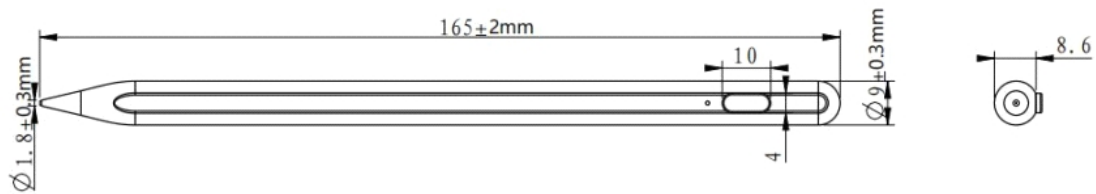

Magnetic Stylus pen

TS-830SP

Specification

Model	TS-830SP
Pen length	165±2mm
Compatible use	ios/andriod/windows
Charging time	About 1-2 hours
Charging method	Type-C
Battery life	Continuous work for more than 6 hours
Battery specifications	Lithium polymer battery 125mAh
Touch switch	Double-click the pen cap to turn on/off
Auto standby time	Automatically shut down after 5 minutes of inactivity
Magnetic suction	Adsorb on iPad
Lighting method	100%-40% blue light is always on; 40%~10% flashes slowly; Below 10% flashes twice to shut down; Charging light is red, full light is off.
Product color	White