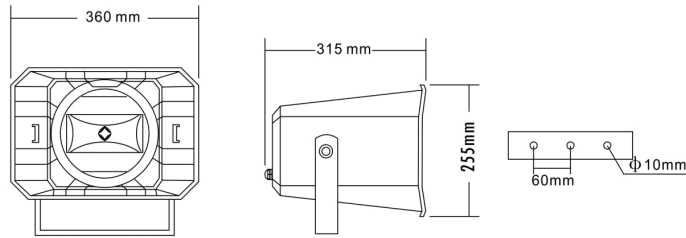

Weatherproof Horn Speaker (Music Horn)

T-710K

Feature:

High-grade wide-frequency horn, 2-frequency design, constant resistance, constant voltage and multiple power options, the ideal choice for horn speaker; suitable for railway stations, bus stations, large squares, etc.

Specifications:

Model	T-710K
Power Taps @100V	Red : 12.5W, Green: 25W, White: 50W
Power Taps @70V	Red : 6.25W, Green: 12.5W, White: 25W
Impedance	Black: Com 800Ω 400Ω 200Ω
SPL(1W/1M)	99dB±3dB
Frequency Response (-10dB)	80Hz -20KHz
IP Rate	IP66
Dimensions	360 x 255 x 315mm
Weight	4Kg