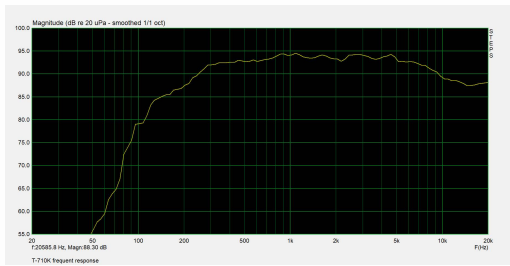

## T-710K

### Specifications:

Model	T-710K
Power Taps @100V	Red : 12.5W, Green: 25W, White: 50W
Power Taps @70V	Red : 6.25W, Green: 12.5W, White: 25W
Impedance	Black: Com 800Ω 400Ω 200Ω
SPL(1W/1M)	99dB±3dB
Frequency Response (-10dB)	80Hz -20KHz
IP Rate	IP66
Dimensions	360 x 255 x 315mm
Weight	4Kg