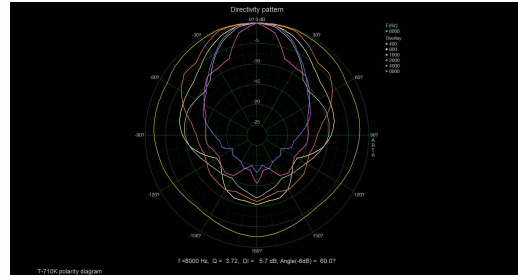

Weatherproof Horn Speaker (Music Horn)

T-710K

Feature:

High-grade wide-frequency horn, 2-frequency design, constant resistance, constant voltage and multiple power options, the ideal choice for horn speaker; suitable for railway stations, bus stations, large squares, etc.

Specifications:

Model	T-710K
Power Taps @100V	Red : 12.5W, Green: 25W, White: 50W
Power Taps @70V	Red : 6.25W, Green: 12.5W, White: 25W
Impedance	Black: Com 800Ω 400Ω 200Ω
SPL(1W/1M)	99dB±3dB
Frequency Response (-10dB)	80Hz -20KHz
IP Rate	IP66
Dimensions	360 x 255 x 315mm
Weight	4Kg