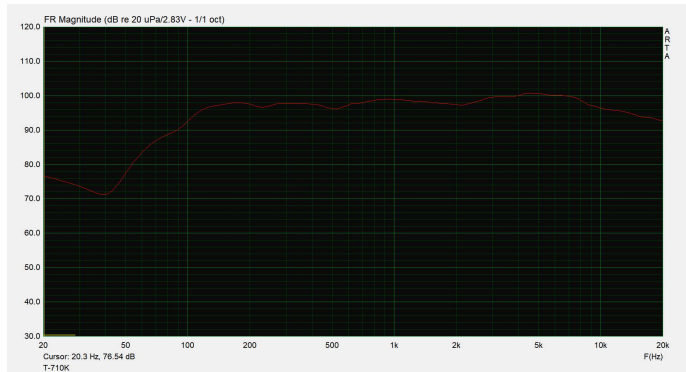

## T-710K

### Specifications:

Model	T-710K
Power Taps @100V	Red : 12.5W, Green: 25W, White: 50W
Power Taps @70V	Red : 6.25W, Green: 12.5W, White: 25W
Impedance	Black: Com 800Ω 400Ω 200Ω
SPL(1W/1M)	99dB±3dB
Frequency Response (-10dB)	80Hz -20KHz
IP Rate	IP66
Dimensions	360 x 255 x 315mm
Weight	4Kg