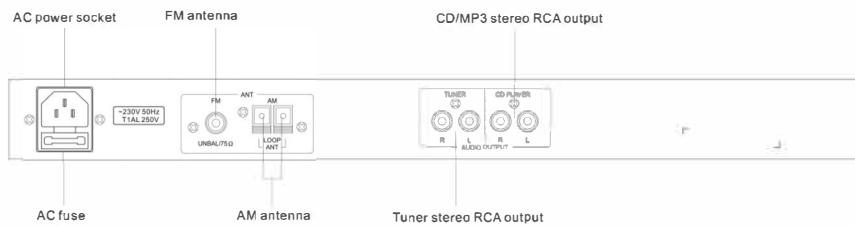

CD/MP3 Player with Tuner and Bluetooth

(4 Audio Sources in One)

TF-21212

Description:

- * Standard cabinet-type CD, MP3 (with USB and SD card interfaces) and radio integrated playback equipment.
- * Provide a combined audio source for the broadcasting system, and manually control the CD, MP3, Bluetooth and radio players.

Feature:

- * Standard cabinet-type design (1U), black alumina brushed panel, humanized drawing, exquisite craftsmanship, showing high-grade temperament.
- * Built-in USB interface / SD card slot, CD movement and radio, Bluetooth four audio sources, CD player and MP3 player share one channel output, radio and Bluetooth share one channel output.
- * CD uses high-end suction movement.
- * The radio uses a high-sensitivity radio module; FM and AM (AM / FM) stereo two-band reception is optional, and the radio frequency memory can be stored up to 99 bands.
- * With infrared remote control function, and can independently control the volume control.

Specifications:

Model	TF-21212
Frequency Response	20Hz~20KHz (-2dB)
THD	≤0.1%
Channel Separation	65dB
Dynamic Range	75dB
S/N Ratio	85dB
CD Audio Output	775mV
TUNER	
Radio Frequency	FM: 87.5-108.0MHz, AM: 522-1620KHz
Antenna Input	FM: 75Ω Unbalance, AM: Low impedance round ring antenna
Sensitivity	FM: ≤10uA, AM: ≤100uA
Band Memory	99
Radio Audio Output	775mV
Power Supply	~220V 50Hz
Dimensions	484 x 209 x 44mm
Net Weight	3.8Kg