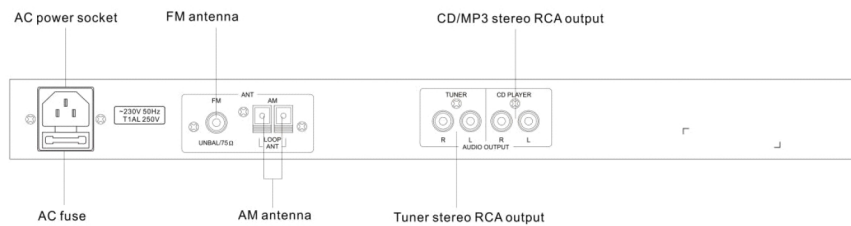

CD/MP3 Player with Tuner and Bluetooth

(4 Audio Sources in One)

TF-21212

Description:

- * Standard cabinet-type CD, MP3 (with USB and SD card interfaces) and radio integrated playback equipment.
- * Provide a combined audio source for the broadcasting system, and manually control the CD, MP3, Bluetooth and radio players.

Feature:

- * Standard cabinet-type design (1U), black alumina brushed panel, humanized drawing, exquisite craftsmanship, showing high-grade temperament.
- * Built-in USB interface / SD card slot, CD movement and radio, Bluetooth four audio sources, CD player and MP3 player share one channel output, radio and Bluetooth share one channel output.
- * CD uses high-end suction movement.
- * The radio uses a high-sensitivity radio module; FM and AM (AM / FM) stereo two-band reception is optional, and the radio frequency memory can be stored up to 99 bands.
- * With infrared remote control function, and can independently control the volume control.

Specifications:

Model	TF-21212
Frequency Response	20Hz~20KHz (-2dB)
THD	≤0.1%
Channel Separation	65dB
Dynamic Range	75dB
S/N Ratio	85dB
CD Audio Output	775mV
TUNER	
Radio Frequency	FM: 87.5-108.0MHz, AM: 522-1620KHz
Antenna Input	FM: 75Ω Unbalance, AM: Low impedance round ring antenna
Sensitivity	FM: ≤10uA, AM: ≤100uA
Band Memory	99
Radio Audio Output	775mV
Power Supply	~220V 50Hz
Dimensions	484 x 209 x 44mm
Net Weight	3.8Kg