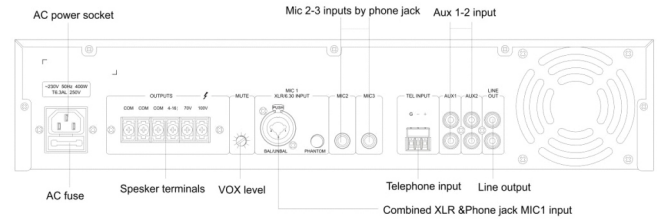

Mixer Amplifier

D-120DA/D-240DA

D-120DA

D-240DA

Describe:

1. Desktop type professional power amplifier with preamplifier.
2. Provide regional power amplification for the broadcasting system, suitable for large, medium and small places of broadcasting amplification.

Features:

- * Standard desktop design, elegant craftsmanship, high-grade temperament.
- * With 2 MIC inputs (panel MIC input priority is higher than rear panel MIC input), 2 channel AUX input and 1 channel TEL input.
- * There are three levels of priority between channels (priority is TEL>MIC1>AUX).
- * The panel has knobs to independently adjust the volume of the MIC, TEL and AUX channels. There are Bass and Treble adjustment knobs.
- * Support short circuit, overload, overheat protection.
- * Two kinds of power output methods: constant pressure output 100V, 70V; constant resistance output 4 ~ 16Ω.