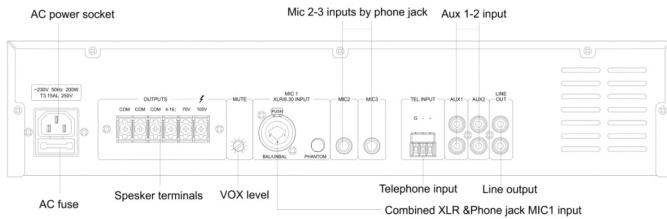

Mixer Amplifier

D-120DA/D-240DA

D-120DA

D-240DA

Describe:

1. Desktop type professional power amplifier with preamplifier.
2. Provide regional power amplification for the broadcasting system, suitable for large, medium and small places of broadcasting amplification.

Features:

- * Standard desktop design, elegant craftsmanship, high-grade temperament.
- * With 2 MIC inputs (panel MIC input priority is higher than rear panel MIC input), 2 channel AUX input and 1 channel TEL input.
- * There are three levels of priority between channels (priority is TEL>MIC1>AUX).
- * The panel has knobs to independently adjust the volume of the MIC, TEL and AUX channels. There are Bass and Treble adjustment knobs.
- * Support short circuit, overload, overheat protection.
- * Two kinds of power output methods: constant pressure output 100V, 70V; constant resistance output 4 ~ 16Ω.