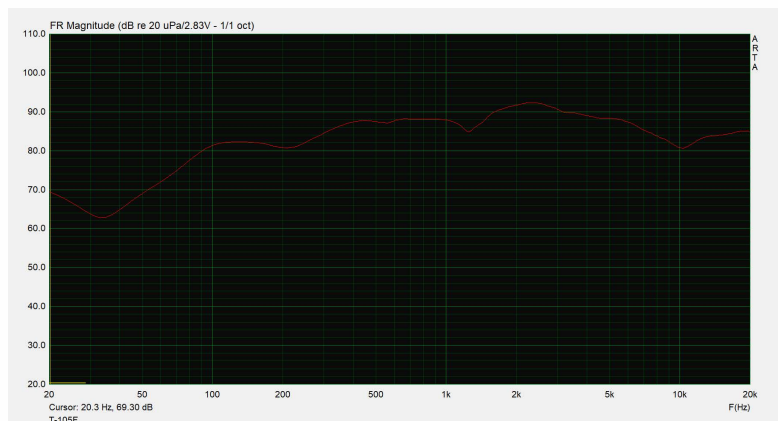

Ceiling Speaker

T-105F

Material: plastic shell + aluminum mesh cover

Description:

Full frequency indoor ceiling speaker, full audio speaker unit can be used in hospitals, hotels, shopping malls, etc.

Specifications:

Model	T-105F
Power taps @100V	3W, 6W
Power taps @70V	1.5W, 3W
Impedance	Com/ 3.3K Ω / 1.7K Ω
SPL(1W/1M)	89dB
Frequency response (-10dB)	80Hz -20KHz
Speaker driver	5" x 1
Cutout size	165mm
Dimensions	180 x 102mm
Weight	0.7Kg