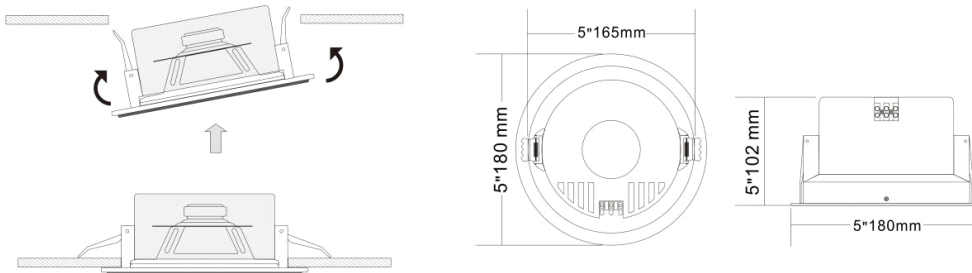

Ceiling Speaker

T-105F

Material: plastic shell + aluminum mesh cover

Description:

Full frequency indoor ceiling speaker, full audio speaker unit can be used in hospitals, hotels, shopping malls, etc.

Specifications:

Model	T-105F
Power taps @100V	3W, 6W
Power taps @70V	1.5W, 3W
Impedance	Com/ 3.3K Ω / 1.7K Ω
SPL(1W/1M)	89dB
Frequency response (-10dB)	80Hz -20KHz
Speaker driver	5" x 1
Cutout size	165mm
Dimensions	180 x 102mm
Weight	0.7Kg