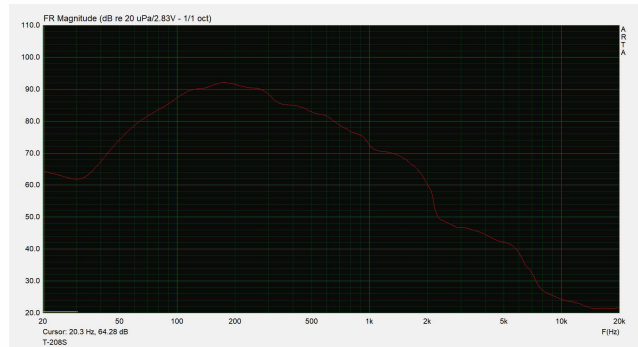

Ceiling Speaker

T-208S

Material: plastic shell + iron mesh cover

Description:

Indoor ultra-low sound ceiling speaker, let the low frequency perfectly reproduce, match T-205CW series, with perfect sound . Suitable for private rooms, KTV, etc.

Specifications:

Model	T-208S
Power taps @100V	3.8W, 7.5W, 15W, 30W, 60W
Power taps @70V	1.9W, 3.8W, 7.5W, 15W, 30W
Input	70V/100V/8Ω
SPL(1W/1M)	90dB
Impedance	Com / 2.6KΩ/ 1.3KΩ/ 670Ω/ 330Ω/ 165Ω
Frequency response (-10dB)	60-20kHz
Speaker driver	6.5"×1
Cutout size	250mm
Dimensions	280×180mm
Weight	3.5Kg