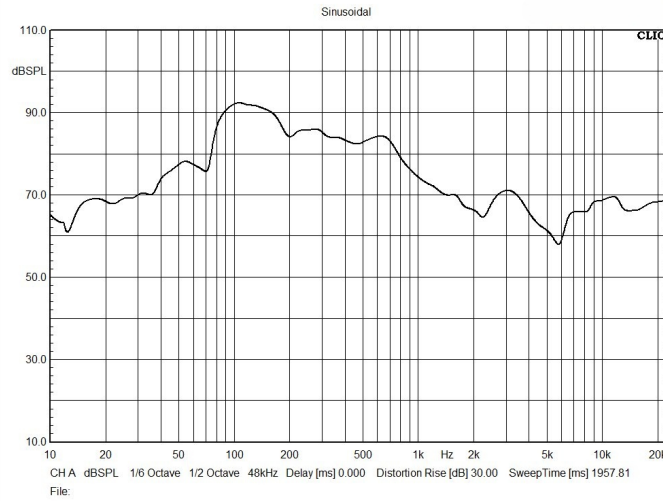

## T-300J

**Note:**  
Due to the continuous product updating, the color and dimension of the products are subject to the actual product. The following specification are for reference only.

### Specifications:

Model	T-300J
Power taps @100V	15W, 30W
Power taps @70V	7.5W, 15W
SPL(1W/1M)	96dB
Frequency response (-10dB)	80Hz -20KHz
Finish	Organic resin
Speaker driver	8"+2.5"
IP rate	IP66
Cutout size	460 x 490 x 365mm
Unit(mm)	H:350
Weight	8.16Kg
Dimensions(mm)	685x385x350