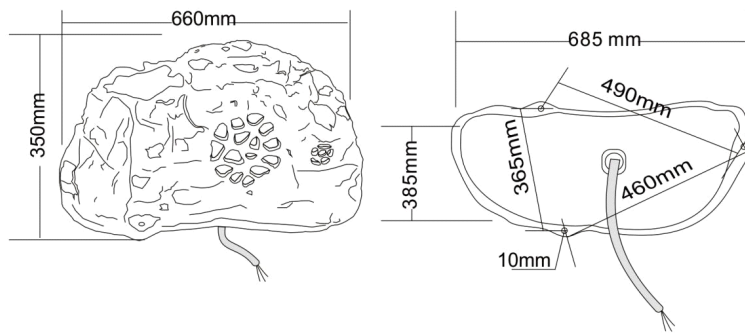

## T-300J

**Note:**  
Due to the continuous product updating, the color and dimension of the products are subject to the actual product. The following specification are for reference only.

### Specifications:

Model	T-300J
Power taps @100V	15W, 30W
Power taps @70V	7.5W, 15W
SPL(1W/1M)	96dB
Frequency response (-10dB)	80Hz -20KHz
Finish	Organic resin
Speaker driver	8"+2.5"
IP rate	IP66
Cutout size	460 x 490 x 365mm
Unit(mm)	H:350
Weight	8.16Kg
Dimensions(mm)	685x385x350