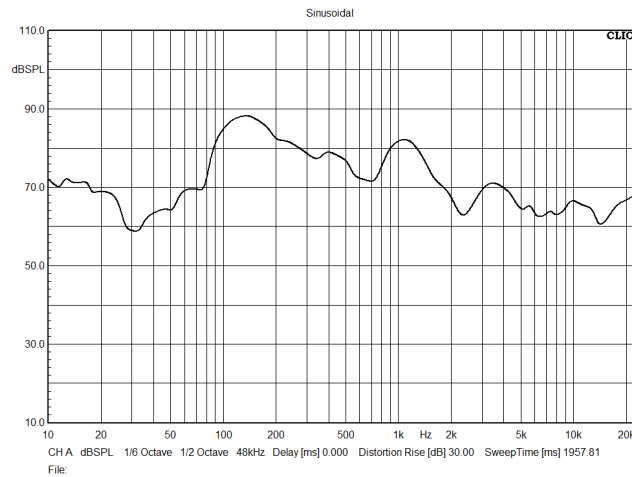

Landscape Garden Speaker

T-300R

Specifications:

Model	T-300R
Power taps @100V	7.5W, 15W
Power taps @70V	3.8W, 7.5W
SPL(1W/1M)	96dB
Frequency response (-10dB)	80Hz -20KHz
Finish	Organic resin
Speaker driver	5.5"
IP rate	IP66
Cutout size	300mm
Dimensions(mm)	H:210
Weight	3.65Kg