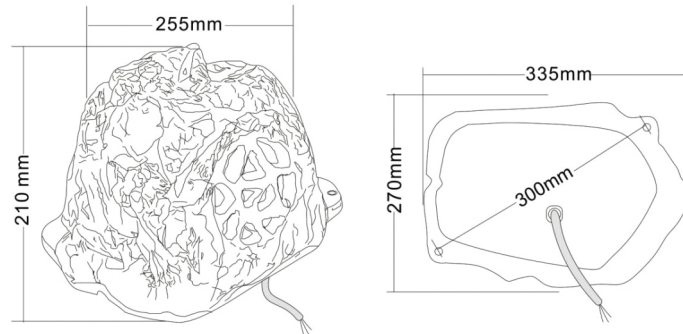

Landscape Garden Speaker

T-300R

Specifications:

Model	T-300R
Power taps @100V	7.5W, 15W
Power taps @70V	3.8W, 7.5W
SPL(1W/1M)	96dB
Frequency response (-10dB)	80Hz -20KHz
Finish	Organic resin
Speaker driver	5.5"
IP rate	IP66
Cutout size	300mm
Dimensions(mm)	H:210
Weight	3.65Kg