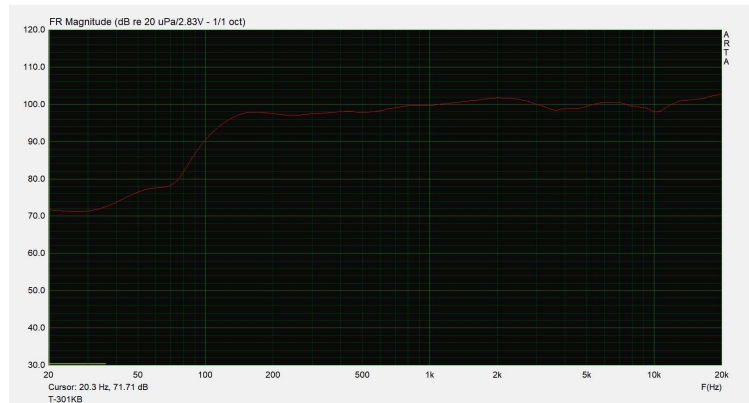

Column Speaker

T-301KB

Material: PS material and metal

Feature

- * Black indoor luxury column speaker, one-piece injection molding structure, neat and elegant appearance, full of simplicity and beauty.
- * One-piece stamping and forming mesh grille, with acoustic sound-transmitting cotton mesh inside, can prevent damage to the speaker unit by dust and water droplets.
- * Equipped with a 4-inch mid-woofer unit and a 2.5-inch tweeter unit, it provides clear and bright sound, extremely transparent and penetrating treble, deep booming and elastic bass, mellow and melodious alto performance.
- * The built-in high-performance audio transformer can reduce the loss caused by impedance in the circuit.
- * Simple wall mounted installation.
- * Suitable for schools, supermarkets, hotels, shopping malls, leisure places, etc.

Specification

Rated power (100V)	10W
Rated power (70V)	5W
Sensitivity	89dB±3dB
Max SPL	99dB±3dB
Impedance	Black: COM, Red: 1KΩ
Frequency response	80Hz -20KHz
Speaker unit	4"×1, 2.5"×1
Dimension (W×D×H)	147×100×290mm
Weight	1.5kg