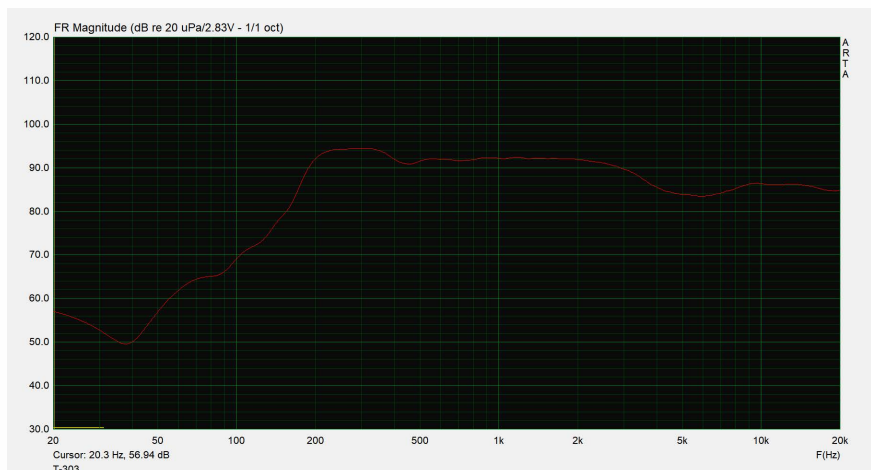

Column Speaker

T-303

Material: wood

Description:

Indoor luxury column speaker adopts high-density wood structure. The voice is clear and bright. Simple installation mode. Applicable to schools, supermarkets, hotels, shopping malls, etc.

Specifications:

Model	T-303
Rated power	30W
SPL(1W/1M)	92dB±3dB
Impedance	Black: Com Red: 330Ω
Frequency response (-10dB)	80Hz-20KHz
Dimensions	135×120×520mm
Speaker driver	4"×3 2.5"×1
Weight	4.4Kg