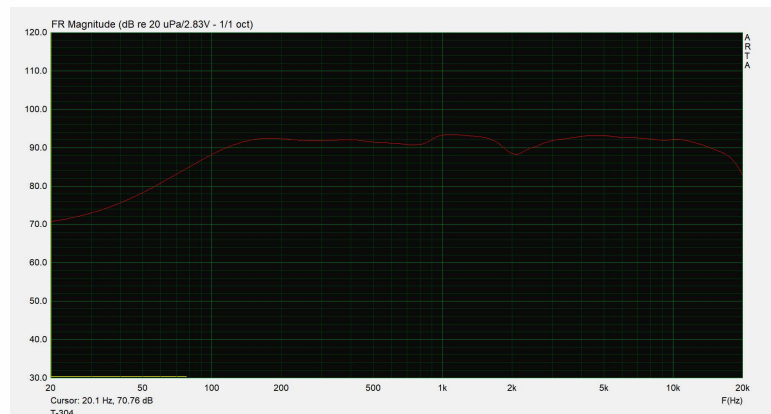

Column Speaker

T-304

Material: wood

Description:

Indoor luxury column speaker adopts high-density wood structure. The voice is clear and bright. Simple installation mode. Applicable to schools, supermarkets, hotels, shopping malls, etc.

Specifications:

Model	T-304
Rated power	40W
SPL(1W/1M)	93dB±3dB
Impedance	Black: Com Red: 250Ω
Frequency response (-10dB)	80Hz -20KHz
Dimensions	135×120×620mm
Speaker driver	4"×4 2.5"×1
Weight	5.2Kg