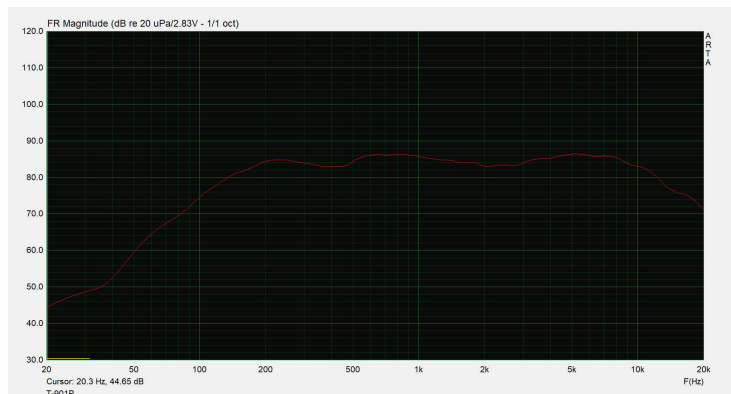

## T-901P

### Specifications:

Model	T-901P
Rated power	30W
Input	~220V 50HZ
Sensitivity	85dB±3dB
Frequency response	80Hz -20KHz
Speaker driver	6" x 1 3" x 1
Dimensions	185 x 235 x 425mm
Weight	6Kg
IP rate	IP66