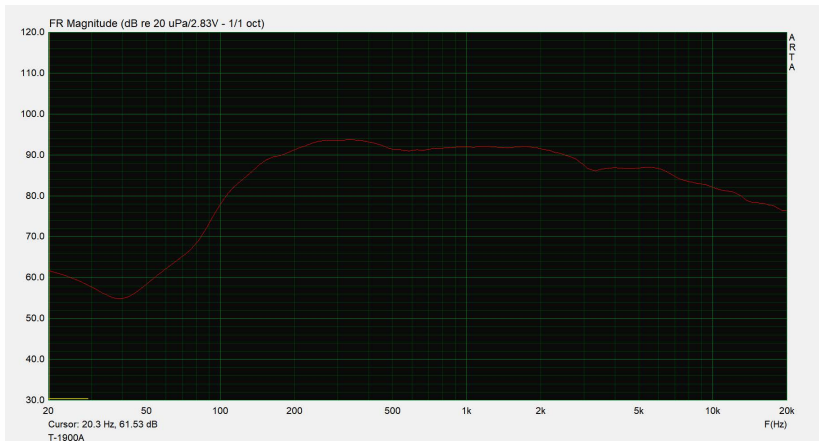

Landscape Garden Speaker

T-1900A

Note:

Due to the continuous product updating, the color and dimension of the products are subject to the actual product. The following specification are for reference only.

Specifications:

Model	T-1900A
Power taps @100V	12.5W, 25W
Power taps @70V	6.25W, 12.5W
Max power	50W
Frequency response	80Hz -20KHz
SPL	90dB
Speaker driver	5"
IP rate	IP66
Cutout size(mm)	95 x 95 x 95 x 95mm
Weight	3.8Kg
Dimensions(mm)	H:335
Finish	plastic