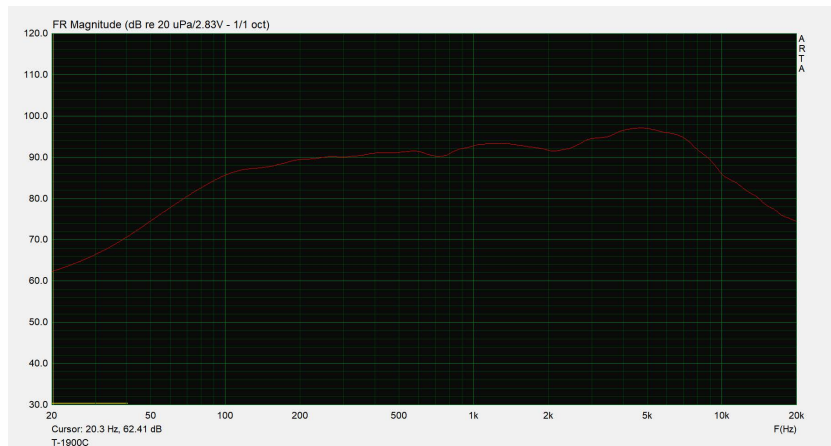

Landscape Garden Speaker

T-1900C

Note:

Due to the continuous product updating, the color and dimension of the products are subject to the actual product. The following specification are for reference only.

Specifications:

Model	T-1900C
Power taps @100V	20W
Power taps @70V	10W
Max power	40W
Frequency response	80Hz -20KHz
SPL	90dB±2dB
Speaker driver	6.5"
Cutout size(mm)	205x 205 x 205mm
Weight	2.0Kg
Dimensions(mm)	H:317
Finish	plastic
IP rate	IP66