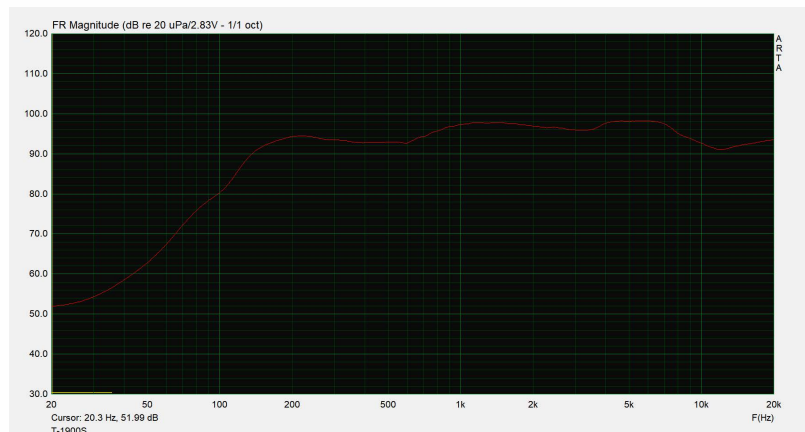

## T-1900S

### Note:

Due to the continuous product updating, the color and dimension of the products are subject to the actual product. The following specification are for reference only.

### Specifications:

Model	T-1900S
Power taps @100V	5W, 10W
Power taps @70V	2.5W, 5W
Max power	20W
Frequency response	80Hz -20KHz
SPL	95dB
Speaker driver	4"
IP rate	IP66
Cutout size(mm)	166 x 166 x 166 x 166mm
Weight	1.73Kg
Dimensions(mm)	H:235
Finish	plastic