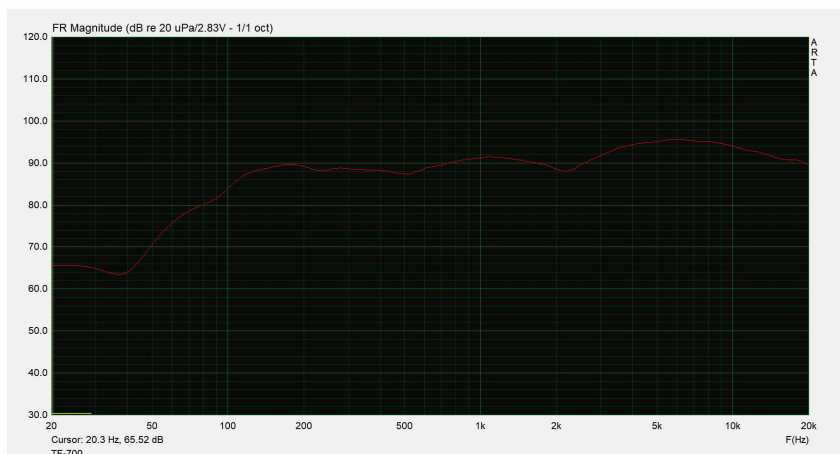

Wall Mount Speaker TF-700

Material: iron shell + iron mesh cover

Description:

Full iron structure, built-in safety, double protection speaker unit, suitable for passageways, large shopping malls, etc.

Specifications:

Model	TF-700
Power taps @100V	0.75W, 1.5W, 3W, 6W
Power taps @70V	0.37W, 0.75W, 1.5W, 3W
Impedance	Com/13.3KΩ/6.7KΩ/3.3KΩ/1.7KΩ
SPL(1W/1M)	91dB ±3dB
Frequency response (-10dB)	80Hz -20KHz
Speaker driver	5" x 1
Dimensions	245 x 212 x 95mm
Weight	1.9Kg