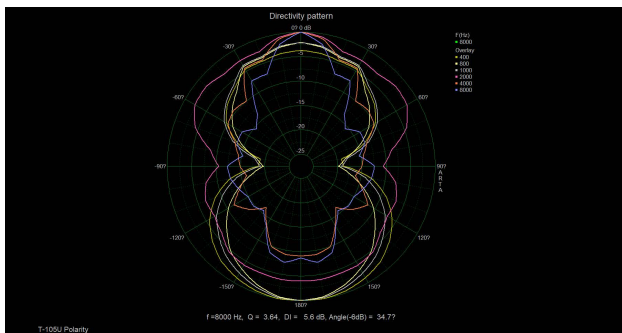

Ceiling Speaker

T-105U

Material: iron mesh cover

Description:

High quality ceiling speaker, plastic basin frame, spring pressing system, convenient installation. It is suitable for hotels, hotels, clubs and so on.

Specifications:

Model	T-105U
Power taps @100V	1.5W, 3W, 6W
Power taps @70V	0.75W, 1.5W, 3W
Impedance	Black: Com Red: 6.7KΩ Green: 3.3KΩ White: 1.7KΩ
SPL(1W/1M)	89dB
Frequency response (-10dB)	80Hz -20KHz
Speaker driver	5"×1
Cutout size	145mm
Dimensions	172 ×80mm
Weight	0.75Kg