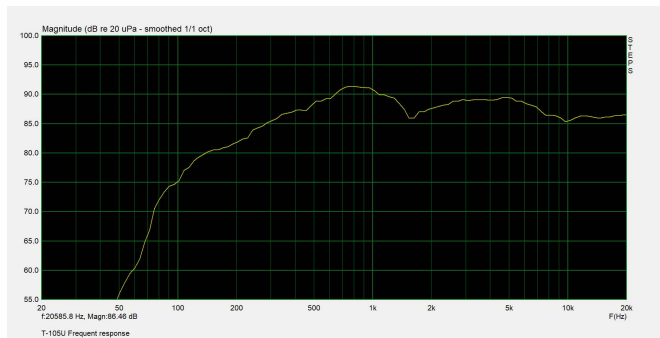

Ceiling Speaker

T-105U

Material: iron mesh cover

Description:

High quality ceiling speaker, plastic basin frame, spring pressing system, convenient installation. It is suitable for hotels, hotels, clubs and so on.

Specifications:

Model	T-105U
Power taps @100V	1.5W, 3W, 6W
Power taps @70V	0.75W, 1.5W, 3W
Impedance	Black: Com Red: 6.7KΩ Green: 3.3KΩ White: 1.7KΩ
SPL(1W/1M)	89dB
Frequency response (-10dB)	80Hz -20KHz
Speaker driver	5"×1
Cutout size	145mm
Dimensions	172 ×80mm
Weight	0.75Kg