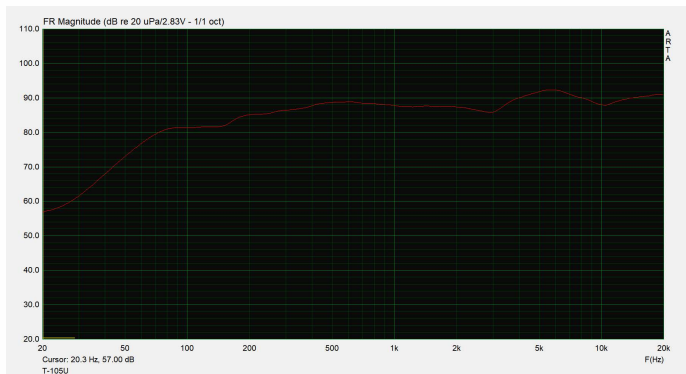

Ceiling Speaker

T-105U

Material: iron mesh cover

Description:

High quality ceiling speaker, plastic basin frame, spring pressing system, convenient installation. It is suitable for hotels, hotels, clubs and so on.

Specifications:

Model	T-105U
Power taps @100V	1.5W, 3W, 6W
Power taps @70V	0.75W, 1.5W, 3W
Impedance	Black: Com Red: 6.7KΩ Green: 3.3KΩ White: 1.7KΩ
SPL(1W/1M)	89dB
Frequency response (-10dB)	80Hz -20KHz
Speaker driver	5"×1
Cutout size	145mm
Dimensions	172 ×80mm
Weight	0.75Kg