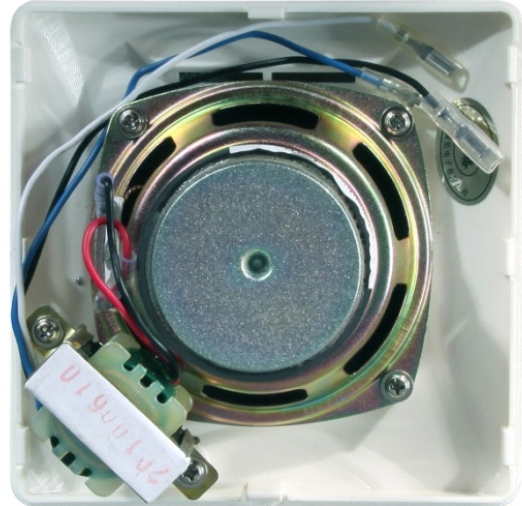

# Ceiling Speaker

## T-103E

Material: plastic shell + plastic mesh cover

### Description:

High-grade bedhead speakers, unique appearance, using small caliber speaker unit. The rear cover lock card is easy to install. Applicable to hotels etc.

### Specifications:

Model	T-103E
Power taps @100V	1.5W, 3W
Power taps @70V	0.75W, 1.5W
Impedance	Black: Com Blue: 6.7 K $\Omega$ White: 3.3 K $\Omega$
SPL(1W/1M)	89dB
Frequency response (-10dB)	80Hz -20KHz
Speaker driver	3"
Dimensions	115 x 60mm
Weight	0.5Kg