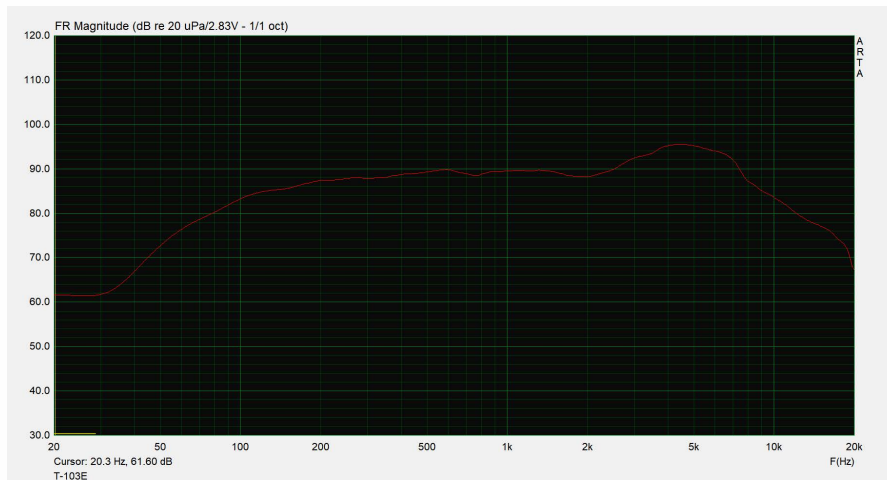

## T-103E

Material: plastic shell + plastic mesh cover

### Specifications:

Model	T-103E
Power taps @100V	1.5W, 3W
Power taps @70V	0.75W, 1.5W
Impedance	Black: Com Blue: 6.7 K $\Omega$ White: 3.3 K $\Omega$
SPL(1W/1M)	89dB
Frequency response (-10dB)	80Hz -20KHz
Speaker driver	3"
Dimensions	115 x 60mm
Weight	0.5Kg