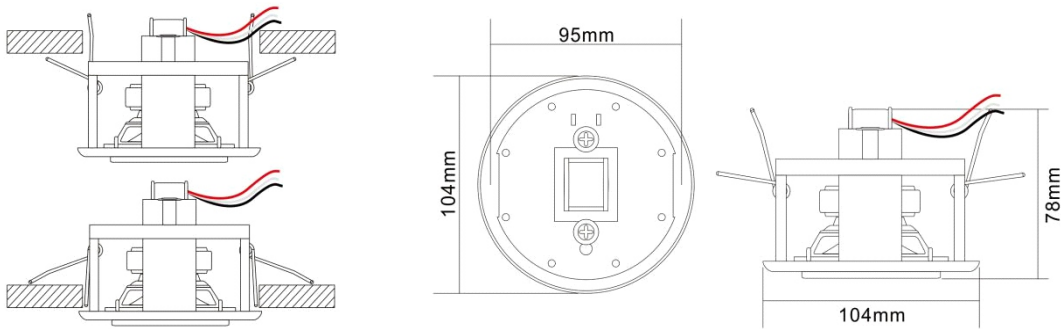

Mini Ceiling Speaker

T-103C

Material: plastic shell + aluminum mesh cover

Features:

Small caliber indoor ceiling speaker, using 3 inch full frequency high-quality speaker unit, high-grade and beautiful appearance, movable clip design, easy to install.

Specifications:

Model	T-103C
Power taps @100V	3W, 6W
Power taps @70V	1.5W, 3W
Impedance	Black:Com White:3.3KΩ Red:1.7KΩ
SPL(1W/1M)	88dB
Frequency response (-10dB)	80Hz -20KHz
Speaker driver	3" x 1
Cutout size	95mm
Dimensions	104 x 78mm
Weight	0.5Kg