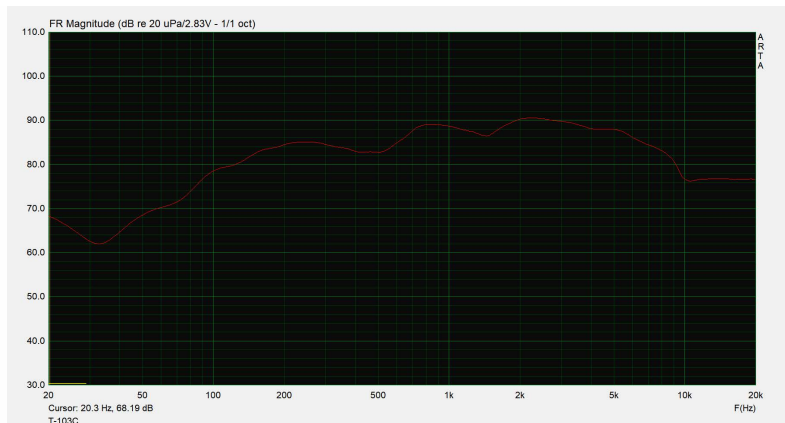

Mini Ceiling Speaker

T-103C

Material: plastic shell + aluminum mesh cover

Features:

Small caliber indoor ceiling speaker, using 3 inch full frequency high-quality speaker unit, high-grade and beautiful appearance, movable clip design, easy to install.

Specifications:

Model	T-103C
Power taps @100V	3W, 6W
Power taps @70V	1.5W, 3W
Impedance	Black:Com White:3.3KΩ Red:1.7KΩ
SPL(1W/1M)	88dB
Frequency response (-10dB)	80Hz -20KHz
Speaker driver	3" x 1
Cutout size	95mm
Dimensions	104 x 78mm
Weight	0.5Kg