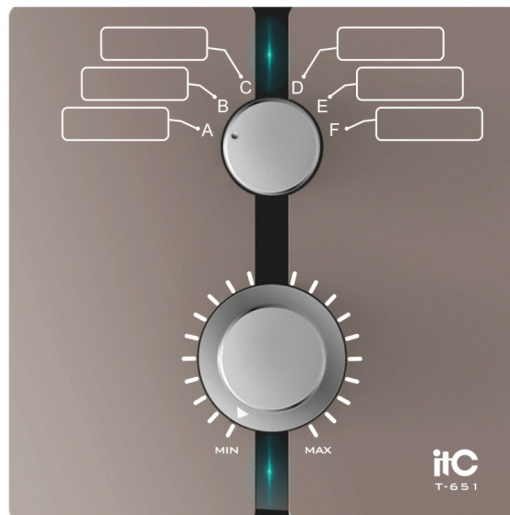

# Sound Control Panel

## T-651

### Features:

- \* Adopt standard universal plastic bottom box
- \* Volume control and audio source selection.
- \* Work with T-4120UC series.
- \* Adopt dip switch to select the corresponding control channel.
- \* Built-in power indicator.

### Specifications:

Model	T-651
Communication Method	RS-485
Power Supply	DC 24V
Signal Output	0~100V
Control	Volume control
Channel selection	A—INPUT2, B—INPUT3, C—INPUT4, D—LINE1, E—LINE2, F—Multimedia (MP3)
Panel Color	Champagne gold
Optional Bottom Case	77x77x48mm
Size	86x86x46mm
Weight	0.2Kg
Accessory	M4x18 screws ..... 2