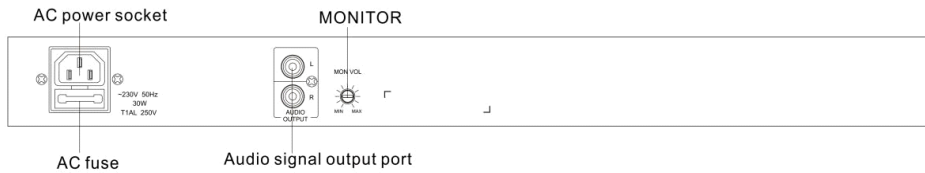

CD/MP3 Player

T-6221

Embedded software:

multi-function audio source control embedded software V2.11

Description:

* For professional use and PA system

Feature:

- * 1U tabletop and rack mount design with aluminum alloy panel.
- * Microcomputer control and touch-button operation.
- * Intake type CD player for longer life span and better dustproof.
- * Dynamic VFD florescent screen display.
- * High reliable CD core with ESS decode system of powerful error recovery.
- * Automatic play control and full digital service.
- * Support CD / VCD / MP3/DVD discs play.
- * 1 channel audio signals left and right channels (L / R) output.
- * Built-in high-fidelity wideband monitor speaker, sound full and clear; a monitor with adjustable volume knob.
- * Built-in MP3 player with readable USB and SD card.
- * Support auto-play function when power on.

Specifications:

Model	T-6221
Power Supply	~220V 50Hz
Power Consumption	30W
Dimension	484 x 210 x 44mm
Weight	3.24Kg