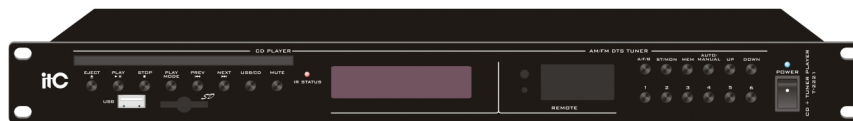

CD/MP3 Player with Tuner and Bluetooth

(4 Audio Sources in One)

T-2221

Description:

- * Standard cabinet-type CD, MP3 (with USB and SD card interfaces) and radio integrated playback equipment.
- * Provide a combined audio source for the broadcasting system, and manually control the CD, MP3, Bluetooth and radio players.

Feature:

- * Standard cabinet-type design (1U), black alumina brushed panel, humanized drawing, exquisite craftsmanship, showing high-grade temperament.
- * Built-in USB interface / SD card slot, CD movement and radio, Bluetooth four audio sources, CD player and MP3 player share one channel output, radio and Bluetooth share one channel output.
- * CD uses high-end suction movement.
- * The radio uses a high-sensitivity radio module; FM and AM (AM / FM) stereo two-band reception is optional, and the radio frequency memory can be stored up to 99 bands.
- * With infrared remote control function, and can independently control the volume control.

Specifications:

Model	T-2221
Frequency Response	20Hz~20KHz (-2dB)
THD	≤0.1%
Channel Separation	65dB
Dynamic Range	75dB
S/N Ratio	85dB
CD Audio Output	775mV
TUNER	
Radio Frequency	FM: 87.5-108.0MHz, AM: 522-1620KHz
Antenna Input	FM: 75Ω Unbalance, AM: Low impedance round ring antenna
Sensitivity	FM: ≤10uA, AM: ≤100uA
Band Memory	99
Radio Audio Output	775mV/600Ω
Power Supply	~220V 50Hz
Dimensions	484 x 209 x 44mm
Net Weight	3.8Kg