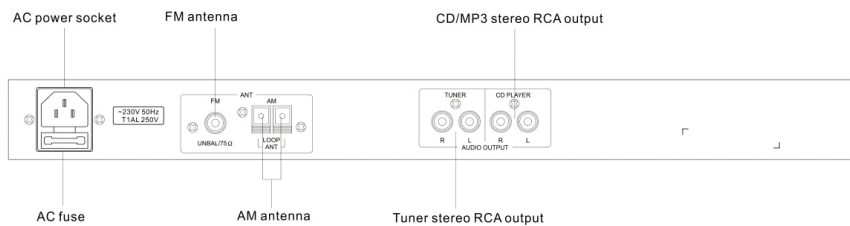

CD/MP3 Player with Tuner and Bluetooth

(4 Audio Sources in One)

T-2221

Description:

- * Standard cabinet-type CD, MP3 (with USB and SD card interfaces) and radio integrated playback equipment.
- * Provide a combined audio source for the broadcasting system, and manually control the CD, MP3, Bluetooth and radio players.

Feature:

- * Standard cabinet-type design (1U), black alumina brushed panel, humanized drawing, exquisite craftsmanship, showing high-grade temperament.
- * Built-in USB interface / SD card slot, CD movement and radio, Bluetooth four audio sources, CD player and MP3 player share one channel output, radio and Bluetooth share one channel output.
- * CD uses high-end suction movement.
- * The radio uses a high-sensitivity radio module; FM and AM (AM / FM) stereo two-band reception is optional, and the radio frequency memory can be stored up to 99 bands.
- * With infrared remote control function, and can independently control the volume control.

Specifications:

Model	T-2221
Frequency Response	20Hz~20KHz (-2dB)
THD	≤0.1%
Channel Separation	65dB
Dynamic Range	75dB
S/N Ratio	85dB
CD Audio Output	775mV
TUNER	
Radio Frequency	FM: 87.5-108.0MHz, AM: 522-1620KHz
Antenna Input	FM: 75Ω Unbalance, AM: Low impedance round ring antenna
Sensitivity	FM: ≤10uA, AM: ≤100uA
Band Memory	99
Radio Audio Output	775mV/600Ω
Power Supply	~220V 50Hz
Dimensions	484 x 209 x 44mm
Net Weight	3.8Kg